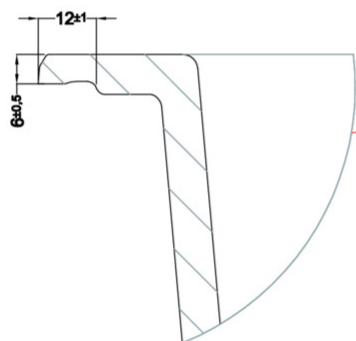

SINTESI 130

general tolerances where not expressly communicated $\pm 0.2\%$
rev.1 02.12.22