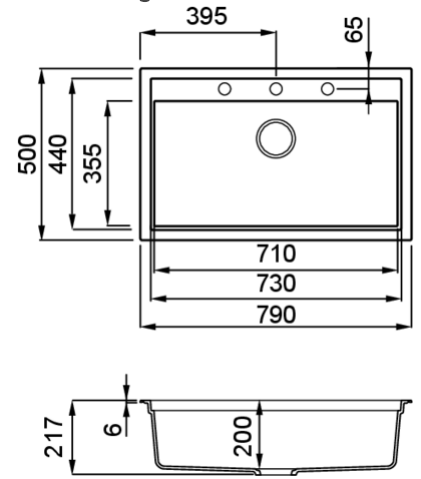

SINTESI 130

Technical Drawing

1-bowl sink *Available with coloured waste:
Black Matt, Light Gold, Stainless Steel

Model	SINTESI 130
Base (mm)	800
	Inset Flushmount
Dimensioni (mm)	790 x 500
Dimensioni (mm)	
Bowl Depth (mm)	200
Packaging Dimension (kg)	870 x 575 x 300
Packaging	Cardboard and polyethylene