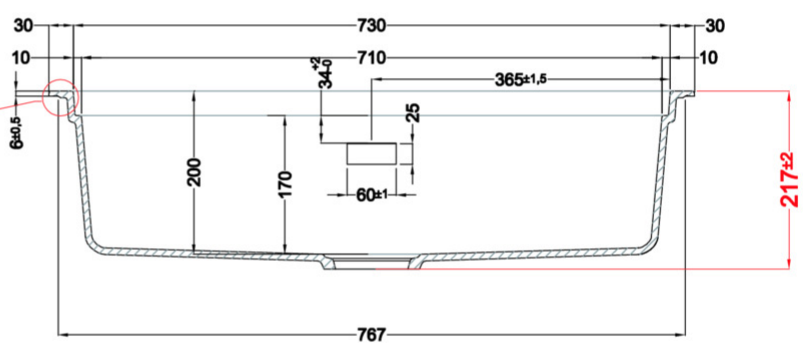

SINTESI 130

general tolerances where not expressly communicated $\pm 0.2\%$
rev.1 02.12.22