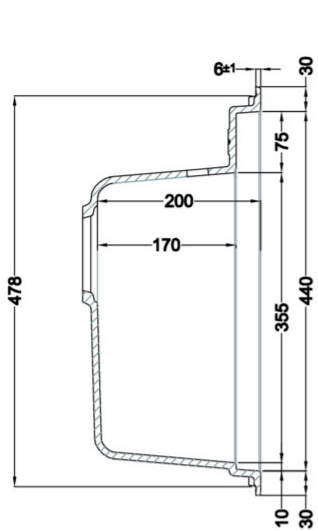

SINTESI 130

general tolerances where not expressly communicated $\pm 0.2\%$
rev.1 02.12.22