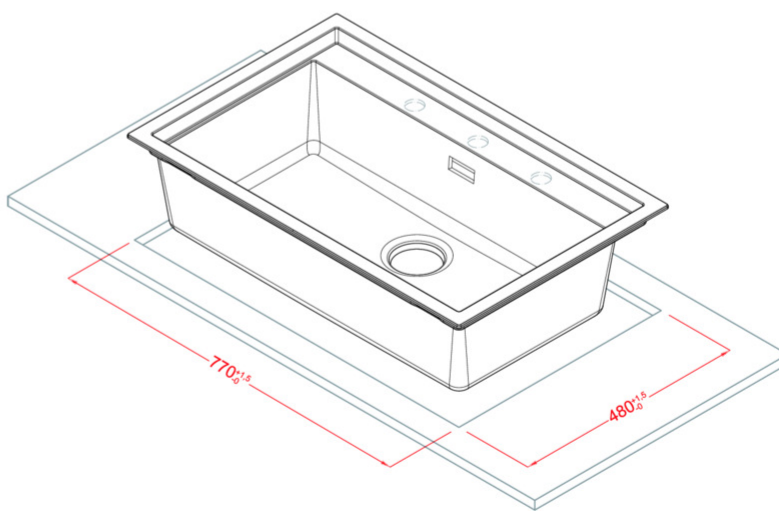

SINTESI 130

general tolerances where not expressly communicated $\pm 0.2\%$
rev.1 02.12.22