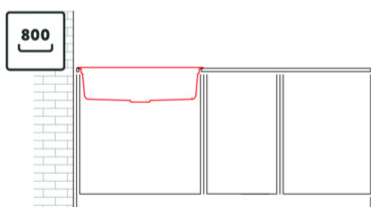

SINTESI 130

general tolerances where not expressly communicated $\pm 0.2\%$
rev.1 02.12.22