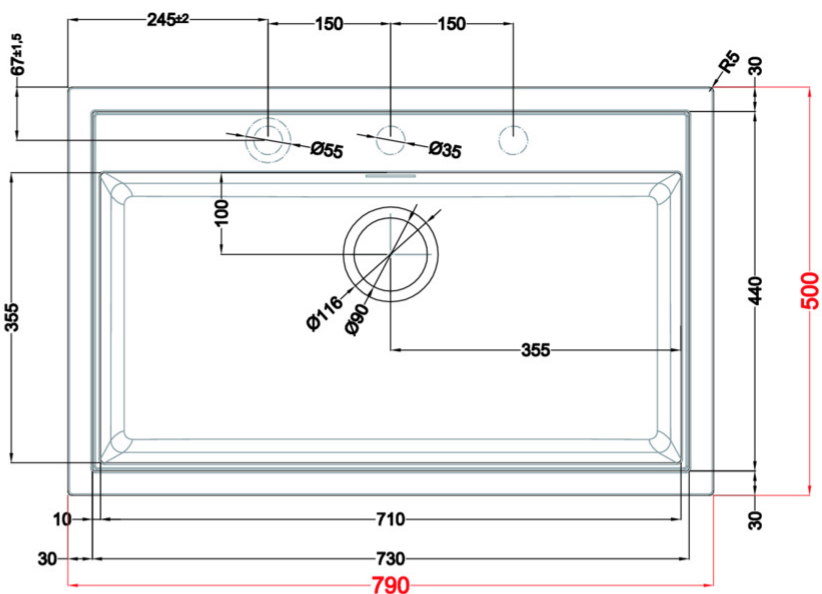

SINTESI 130

general tolerances where not expressly communicated $\pm 0.2\%$
rev.1 02.12.22