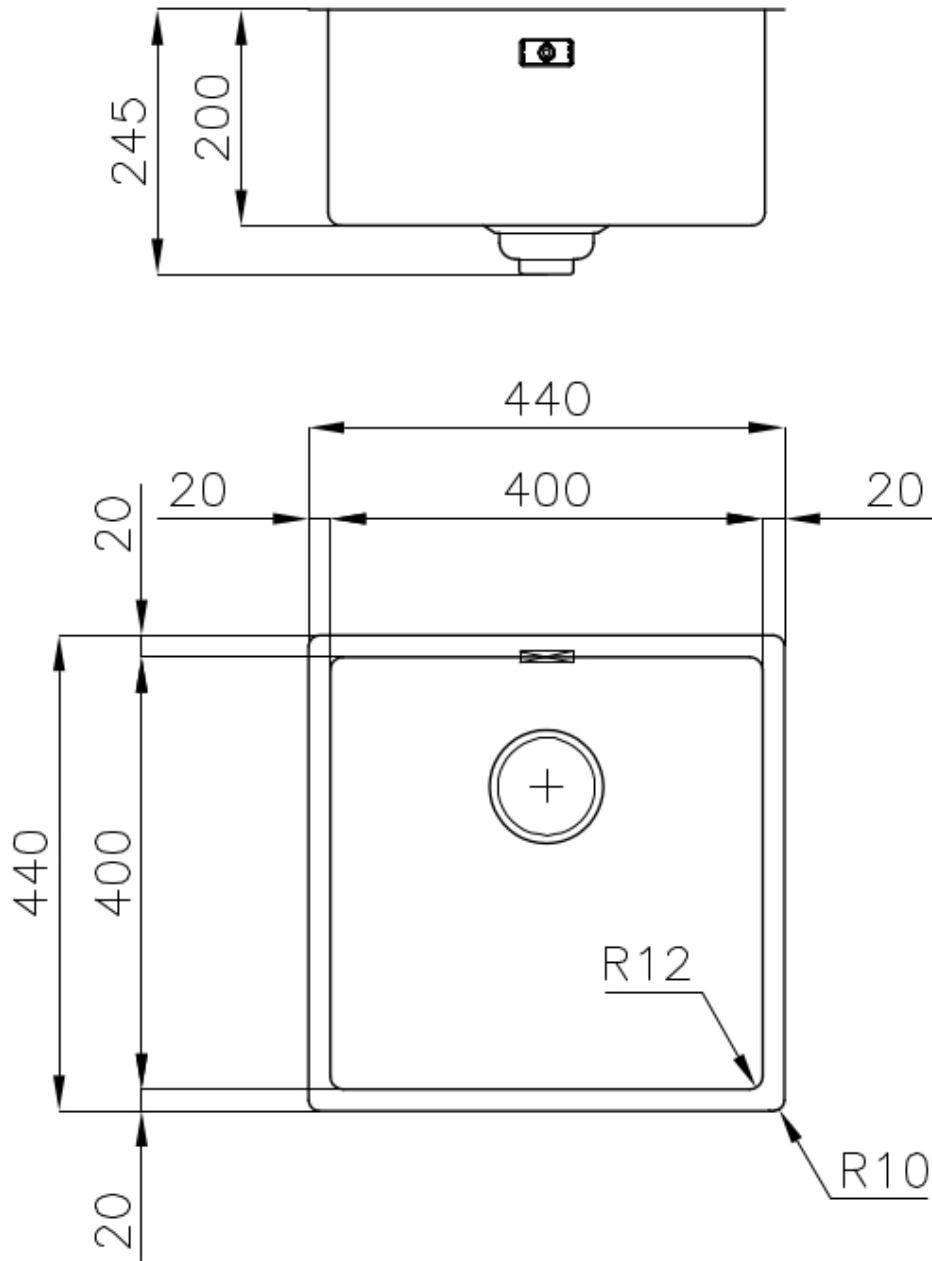

TECHNICAL DATA