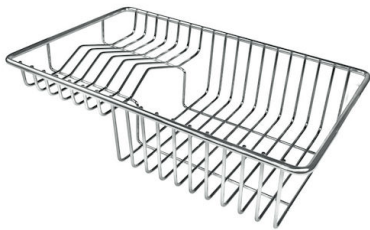

GALLERY

OPTIONAL ACCESSORIES