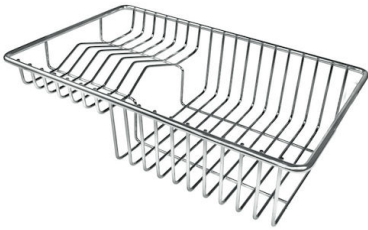

FEATURES

Basket 3,5" waste fitting	The drain is equipped with a large 3.5" drain, with the practical basket cap that prevents the discharge of solid parts.
Gun Metal	The Gun Metal finish is obtained by treating steel with a physical process called PVD (Physical Vacuum Deposition) which deposits particles of noble metals on the surface. The result is a unique and refined aesthetic effect, and an improvement of the mechanical properties of the steel which is more resistant to impact and scratches.
High thickness	1mm thick steel. A significant thickness, which guarantees the maximum sturdiness and durability.
Perimetral overflow	The overflow is always a security on the Foster sinks that prevents the overflow of water in case of oversights. The perimeter drain solution improves aesthetics thanks to its square and essential shape.
Small radius	Bowls with squared shapes with a modern design and an increased capacity, for a minimal aesthetics connected with an extreme practicality.

TECHNICAL DATA

Cut out size
Dimensioni per foratura top

GALLERY

OPTIONAL ACCESSORIES

Cestello inox

Glass chopping board

HPDE Chopping board

HPDE Twin chopping board

Iroko-wood chopping board with stainless steel colander

Iroko-wood sliding chopping board

Iroko-wood twin chopping board

Stainless steel colander

Stainless steel plate rack

Stainless steel plate rack

White basket

White bowl

Graters kit with ring-holder and food collection tray

Stainless steel perforated tray

Stainless steel plate rack

WARNING:

The accessories 8159101, 8100303,8151000 are only usable in combination with 8644101