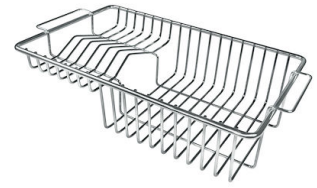

FEATURES

Basket 3,5" waste fitting	The drain is equipped with a large 3.5" drain, with the practical basket cap that prevents the discharge of solid parts.
Copper	The Copper finish is obtained by treating steel with a physical process called PVD (Physical Vacuum Deposition) which deposits particles of noble metals on the surface. The result is a unique and refined aesthetic effect, and an improvement of the mechanical properties of the steel which is more resistant to impact and scratches.
High thickness	1mm thick steel. A significant thickness, which guarantees the maximum sturdiness and durability.
Perimetral overflow	The overflow is always a security on the Foster sinks that prevents the overflow of water in case of oversights. The perimeter drain solution improves aesthetics thanks to its square and essential shape.
Small radius	Bowls with squared shapes with a modern design and an increased capacity, for a minimal aesthetics connected with an extreme practicality.

TECHNICAL DATA

Cut out size
Dimensioni per foratura top

GALLERY

OPTIONAL ACCESSORIES

Cestello inox

Glass chopping board

HPDE Chopping board

HPDE Twin chopping board

Iroko-wood chopping board with stainless steel colander

Iroko-wood sliding chopping board

Iroko-wood twin chopping board

Stainless steel colander

Stainless steel plate rack

Stainless steel plate rack

White basket

White bowl

Graters kit with ring-holder and food collection tray

Stainless steel perforated tray

Stainless steel plate rack

WARNING:

The accessories 8159101, 8100303,8151000 are only usable in combination with 8644101