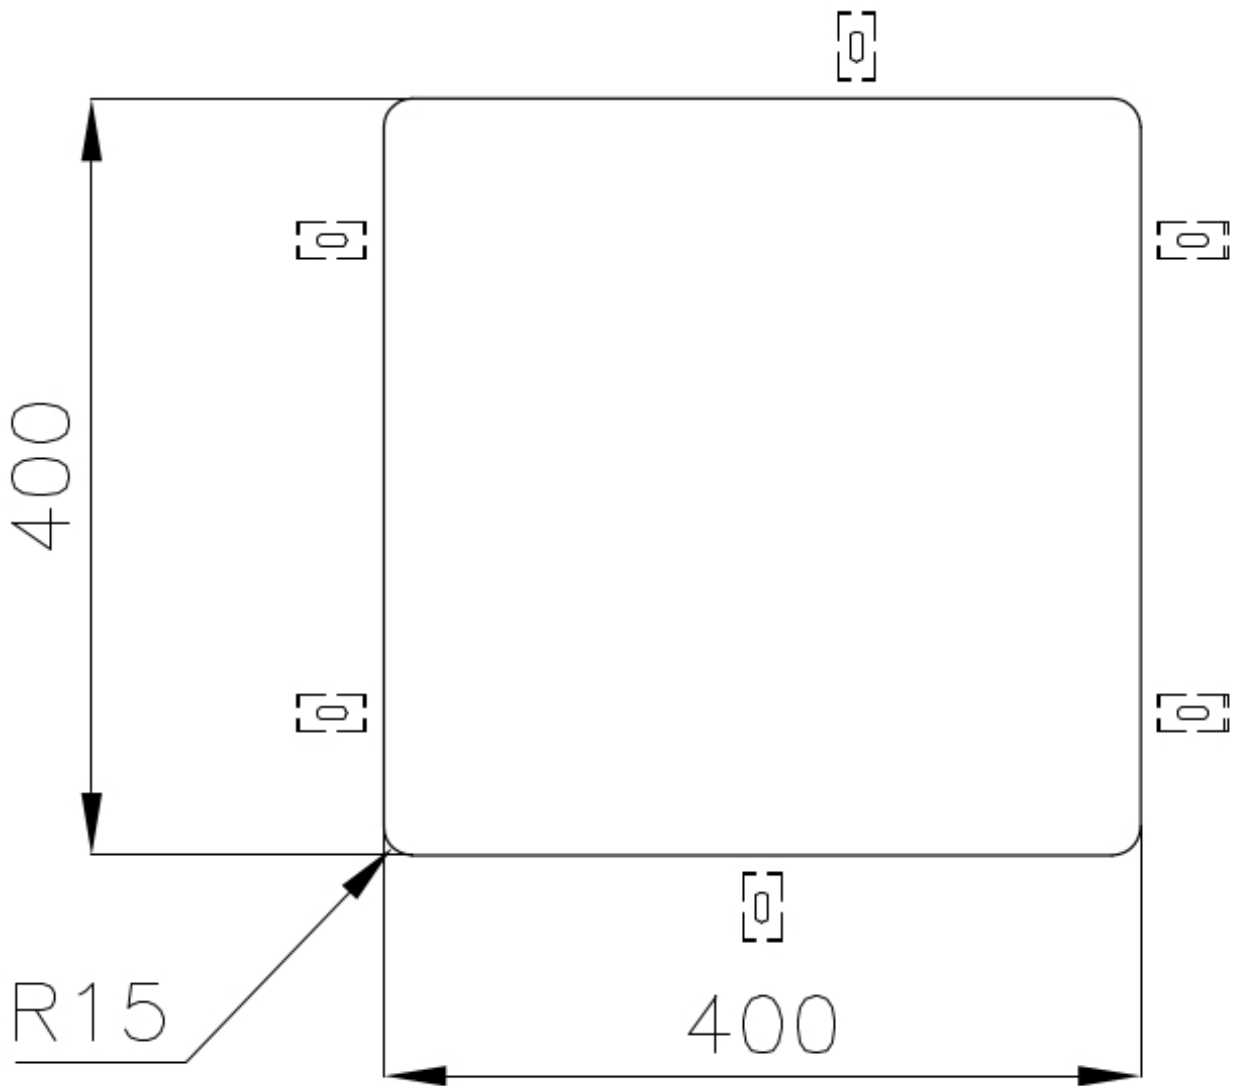

Texture Smokey

Base 45 cm

Dimensions 440x440 mm

Standard fittings Fixing hooks, gasket, drain, overflow and siphon, boxed packing

Mixer holes No standard holes

Built-in hole	View technical data sheet (for all Flush-mount / Top-mount models and Under-mount models)
Drainer	No
Width	44 cm
Bowl dimension	400x400mm
Number of bowls	1 bowl
Waste fitting	3,5" drain

FEATURES

Basket 3,5" waste fitting	The drain is equipped with a large 3.5" drain, with the practical basket cap that prevents the discharge of solid parts.
Copper	The Copper finish is obtained by treating steel with a physical process called PVD (Physical Vacuum Deposition) which deposits particles of noble metals on the surface. The result is a unique and refined aesthetic effect, and an improvement of the mechanical properties of the steel which is more resistant to impact and scratches.
High thickness	1mm thick steel. A significant thickness, which guarantees the maximum sturdiness and durability.
Perimetral overflow	The overflow is always a security on the Foster sinks that prevents the overflow of water in case of oversights. The perimeter drain solution improves aesthetics thanks to its square and essential shape.
Small radius	Bowls with squared shapes with a modern design and an increased capacity, for a minimal aesthetics connected with an extreme practicality.

TECHNICAL DATA

Cut out size
Dimensioni per foratura top

GALLERY

OPTIONAL ACCESSORIES

Cestello inox

Glass chopping board

HPDE Chopping board

HPDE Twin chopping board