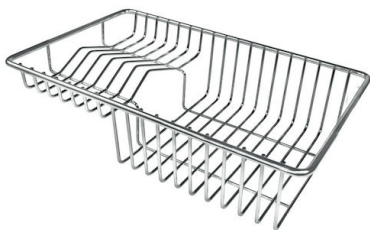

FEATURES

Basket 3,5" waste fitting	The drain is equipped with a large 3.5" drain, with the practical basket cap that prevents the discharge of solid parts.
Copper	The Copper finish is obtained by treating steel with a physical process called PVD (Physical Vacuum Deposition) which deposits particles of noble metals on the surface. The result is a unique and refined aesthetic effect, and an improvement of the mechanical properties of the steel which is more resistant to impact and scratches.
High thickness	1mm thick steel. A significant thickness, which guarantees the maximum sturdiness and durability.
Perimetral overflow	The overflow is always a security on the Foster sinks that prevents the overflow of water in case of oversights. The perimeter drain solution improves aesthetics thanks to its square and essential shape.
Small radius	Bowls with squared shapes with a modern design and an increased capacity, for a minimal aesthetics connected with an extreme practicality.

TECHNICAL DATA

Cut out size
Dimensioni per foratura top

GALLERY

OPTIONAL ACCESSORIES

Cestello inox

Glass chopping board

HPDE Chopping board

HPDE Twin chopping board

Iroko-wood chopping board with stainless steel colander

Iroko-wood sliding chopping board

Iroko-wood twin chopping board

Stainless steel colander

Stainless steel plate rack

Stainless steel plate rack

White basket

White bowl

Graters kit with ring-holder and food collection tray

Stainless steel perforated tray

Stainless steel plate rack

WARNING:

The accessories 8159101, 8100303,8151000 are only usable in combination with 8644101