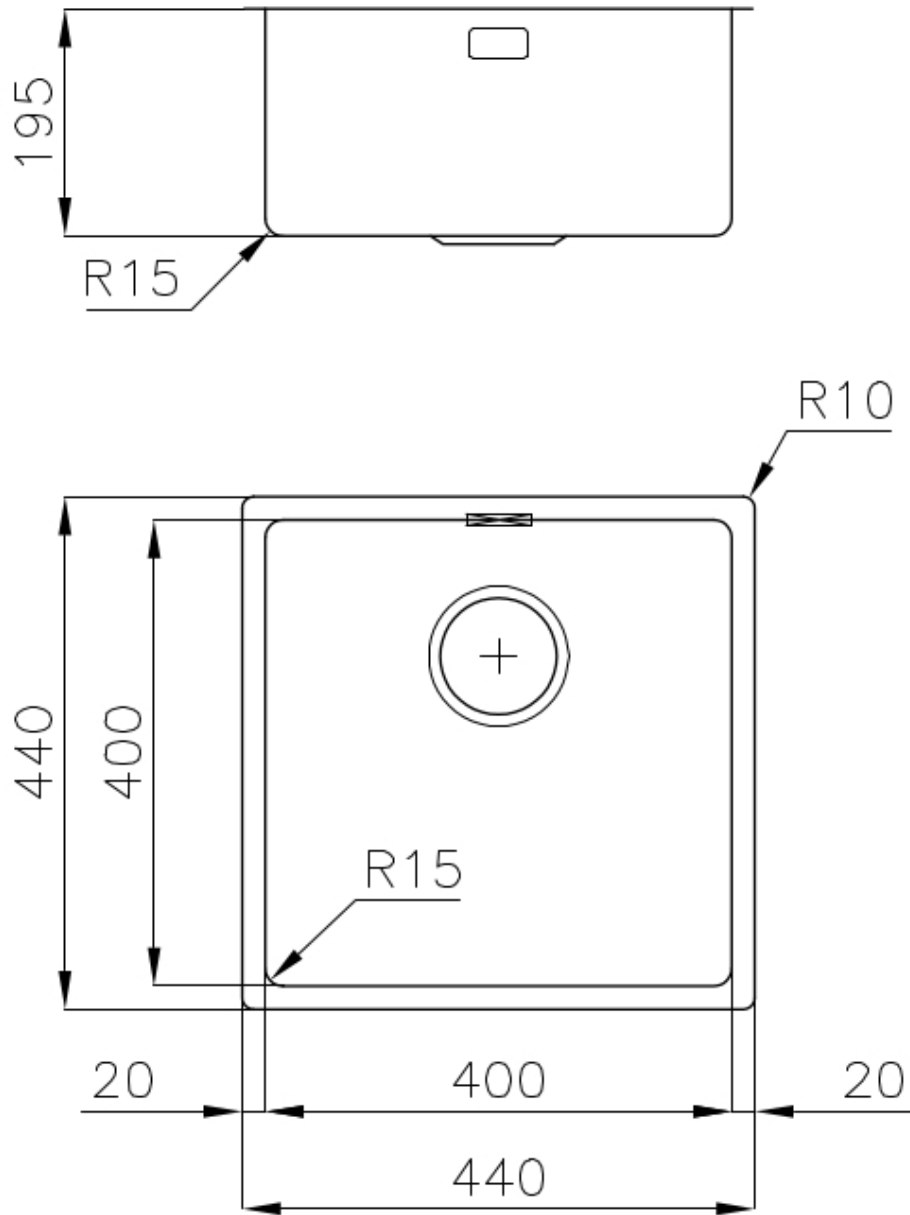

---

Texture Smokey

---

Base 45 cm

---

Dimensions 440x440 mm

---

Standard fittings Fixing hooks, gasket, drain, overflow and siphon, boxed packing

---

Mixer holes No standard holes

---

Built-in hole	View technical data sheet (for all Flush-mount / Top-mount models and Under-mount models)
Drainer	No
Width	44 cm
Bowl dimension	400x400mm
Number of bowls	1 bowl
Waste fitting	3,5" drain

## TECHNICAL DATA

Cut out size  
Dimensioni per foratura top