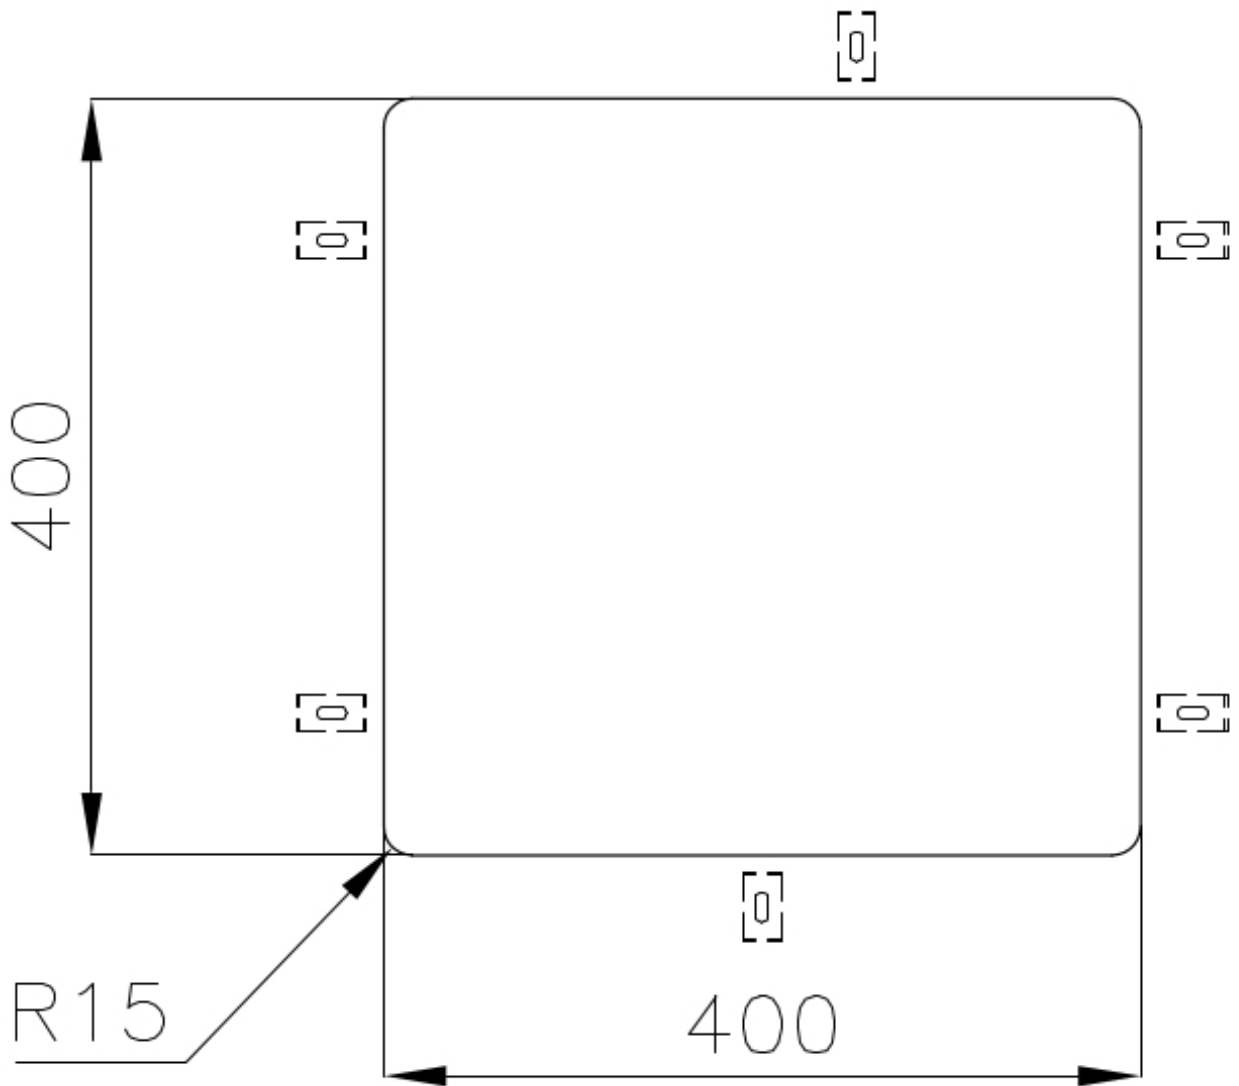

---

Mixer holes No standard holes

---

Built-in hole	View technical data sheet (for all Flush-mount / Top-mount models and Under-mount models)
Drainer	No
Width	44 cm
Bowl dimension	400x400mm
Number of bowls	1 bowl
Waste fitting	3,5" drain

## TECHNICAL DATA

Cut out size  
Dimensioni per foratura top