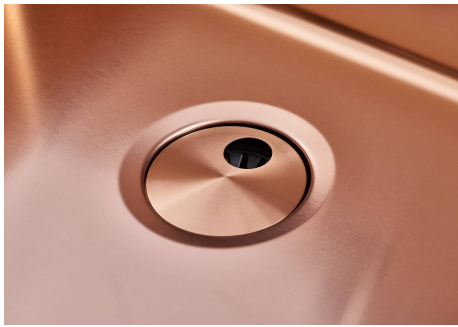

GALLERY

OPTIONAL ACCESSORIES

Glass chopping board

HPDE Twin chopping board