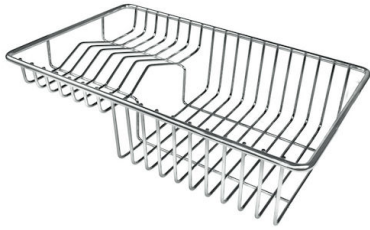

## Space waste fitting

The elegant SPACE steel cap closes the drain and leaves no visible residues collected in the basket below. Space also has a small footprint and allows the optimal use of the under-sink compartment.

## OPTIONAL ACCESSORIES

Glass chopping board

HPDE Twin chopping board

Iroko-wood twin chopping board

Stainless steel colander

Stainless steel plate rack

Stainless steel plate rack

Stainless steel plate rack

White bowl

Graters kit with ring-holder and food collection tray

Iroko-wood sliding chopping board with stainless steel colander

Stainless steel basket

Stainless steel perforated tray

**WARNING:**

The accessories 8159101, 8151 000 and 8100303 are only usable in combination with 8644101