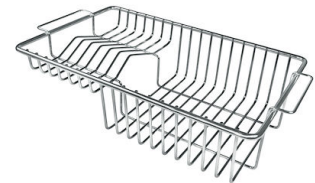

## Space waste fitting

The elegant SPACE steel cap closes the drain and leaves no visible residues collected in the basket below. Space also has a small footprint and allows the optimal use of the under-sink compartment.

## OPTIONAL ACCESSORIES

Glass chopping board

HPDE Twin chopping board

Iroko-wood twin chopping board

Stainless steel colander

Stainless steel plate rack

Stainless steel plate rack

Stainless steel plate rack