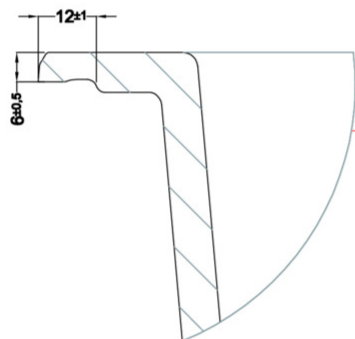

SINTESI 105

Technical Drawing

1-bowl sink *Available with coloured waste:
Black Matt, Light Gold, Stainless Steel

Model	SINTESI 105
Base (mm)	600
	Inset Flushmount
Dimensioni (mm)	570 x 500
Dimensioni (mm)	
Bowl Depth (mm)	200
Packaging Dimension (kg)	690 x 575 x 300
Packaging	Cardboard and polyethylene

LKS10596GLD K96
8032557029113

LKS10586GLD K86
8032557029120

LKS10583GLD K83
8032557029137

LKS10582GLD K82
8032557028314

LKS10597 K97
8032557028857

LKS10596 K96
8032557028864

LKS10586 K86
8032557028871

LKS10583 K83
8032557028888

LKS10582 K82
8032557063070

SINTESI 105

general tolerances where not expressly communicated $\pm 0.2\%$
connection dimensions according to UNI EN 695