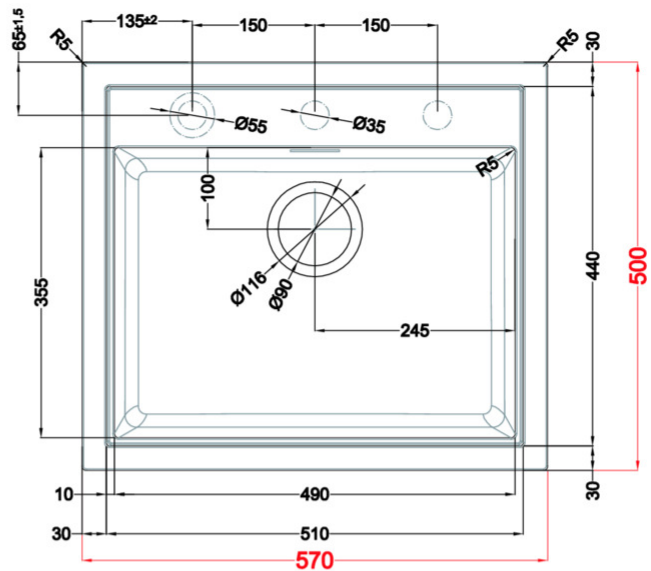

SINTESI 105

Technical Drawing

1-bowl sink *Available with coloured waste:
Black Matt, Light Gold, Stainless Steel

Model	SINTESI 105
Base (mm)	600
	Inset Flushmount
Dimensioni (mm)	570 x 500
Dimensioni (mm)	
Bowl Depth (mm)	200
Packaging Dimension (kg)	690 x 575 x 300
Packaging	Cardboard and polyethylene

LKS10596GLD K96
8032557029113

LKS10586GLD K86
8032557029120

LKS10583GLD K83
8032557029137

LKS10582GLD K82
8032557028314

LKS10597 K97
8032557028857

LKS10596 K96
8032557028864

LKS10586 K86
8032557028871

LKS10583 K83
8032557028888

LKS10582 K82
8032557063070

SINTESI 105

general tolerances where not expressly communicated $\pm 0.2\%$
connection dimensions according to UNI EN 695