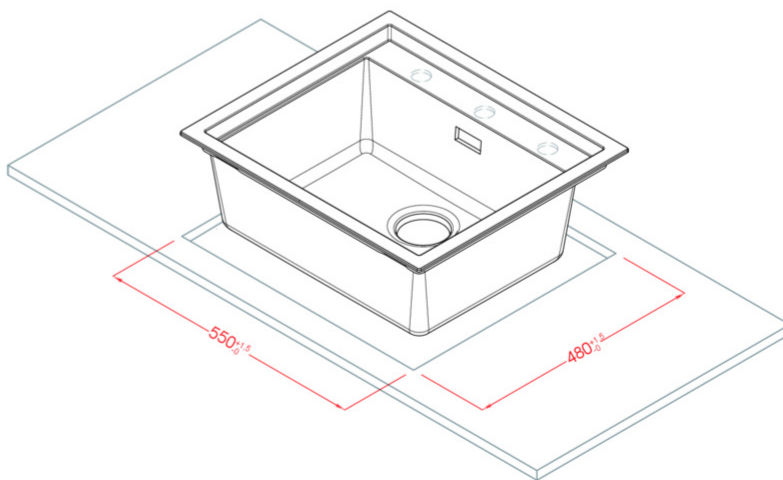

SINTESI 105

general tolerances where not expressly communicated $\pm 0.2\%$
connection dimensions according to UNI EN 695