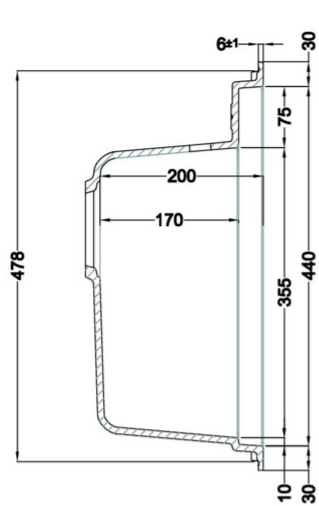

SINTESI 105

Technical Drawing

1-bowl sink *Available with coloured waste:
Black Matt, Light Gold, Stainless Steel

Model	SINTESI 105
Base (mm)	600
	Inset Flushmount
Dimensioni (mm)	570 x 500
Dimensioni (mm)	
Bowl Depth (mm)	200
Packaging Dimension (kg)	690 x 575 x 300
Packaging	Cardboard and polyethylene

LKS10596GLD K96
8032557029113

LKS10586GLD K86
8032557029120

LKS10583GLD K83
8032557029137

LKS10582GLD K82
8032557028314

LKS10597 K97
8032557028857

LKS10596 K96
8032557028864

LKS10586 K86
8032557028871

LKS10583 K83
8032557028888

LKS10582 K82
8032557063070

SINTESI 105

general tolerances where not expressly communicated $\pm 0.2\%$
connection dimensions according to UNI EN 695