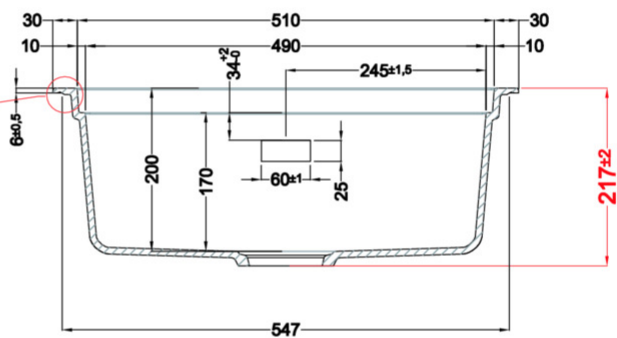

SINTESI 105

Technical Drawing

1-bowl sink *Available with coloured waste:
Black Matt, Light Gold, Stainless Steel

Model	SINTESI 105
Base (mm)	600
	Inset Flushmount
Dimensioni (mm)	570 x 500
Dimensioni (mm)	
Bowl Depth (mm)	200
Packaging Dimension (kg)	690 x 575 x 300
Packaging	Cardboard and polyethylene

LKS10596GLD K96
8032557029113

LKS10586GLD K86
8032557029120

LKS10583GLD K83
8032557029137

LKS10582GLD K82
8032557028314

LKS10597 K97
8032557028857

LKS10596 K96
8032557028864

LKS10586 K86
8032557028871

LKS10583 K83
8032557028888

LKS10582 K82
8032557063070

SINTESI 105

general tolerances where not expressly communicated $\pm 0.2\%$
connection dimensions according to UNI EN 695