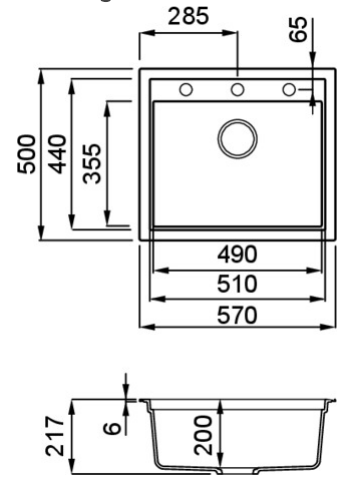

SINTESI 105

Technical Drawing

1-bowl sink *Available with coloured waste:
Black Matt, Light Gold, Stainless Steel

Model	SINTESI 105
Base (mm)	600
	Inset Flushmount
Dimensioni (mm)	570 x 500
Dimensioni (mm)	
Bowl Depth (mm)	200
Packaging Dimension (kg)	690 x 575 x 300
Packaging	Cardboard and polyethylene

LKS10582 K82
8032557063070

SINTESI 105

general tolerances where not expressly communicated $\pm 0.2\%$
connection dimensions according to UNI EN 695