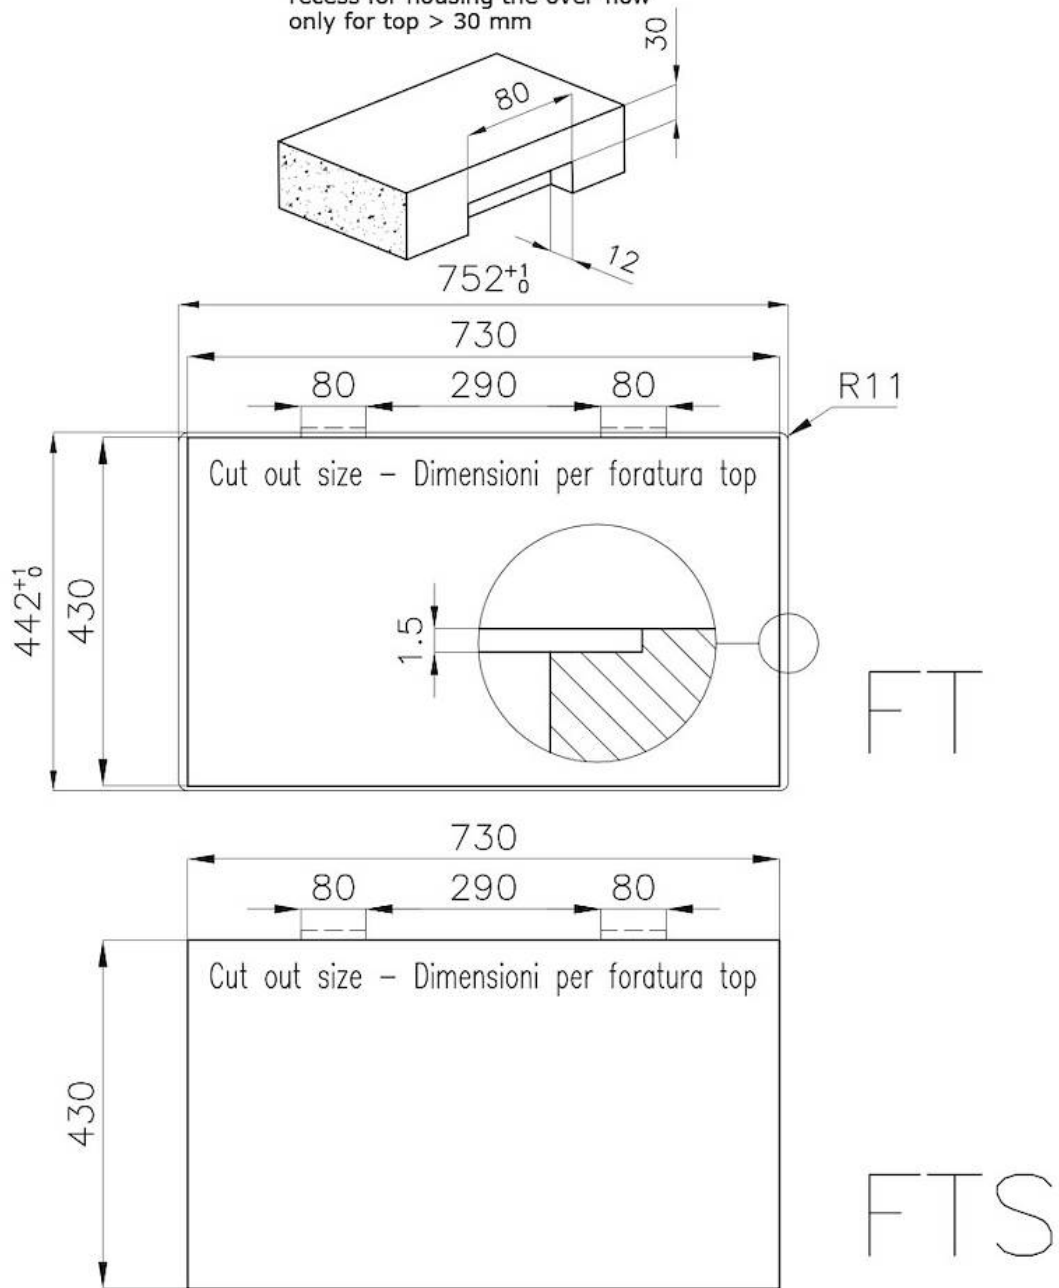

Lavello / Sink cod. 4455/046

intaglio per il troppo-pieno
solo con top > 30 mm

recess for housing the over-flow
only for top > 30 mm