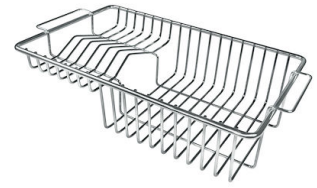

Small radius Bowls with squared shapes with a modern design and an increased capacity, for a minimal aesthetics connected with an extreme practicality.

TECHNICAL DATA

Cut out size
Dimensioni per foratura top

GALLERY

OPTIONAL ACCESSORIES

Cestello inox

Glass chopping board

HPDE Chopping board

HPDE Twin chopping board

Iroko-wood chopping board with stainless steel colander

Iroko-wood sliding chopping board

Iroko-wood twin chopping board

Stainless steel colander

Stainless steel plate rack

Stainless steel plate rack

White basket

White bowl

Graters kit with ring-holder and food collection tray

Stainless steel perforated tray