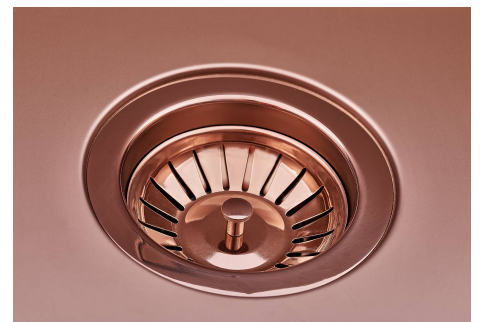

Cut out size
Dimensioni per foratura top

GALLERY