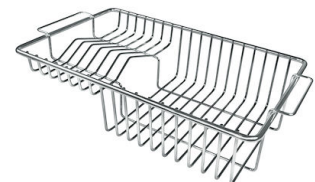

Save space system

Drain and siphon are designed to leave as much space as possible in the under-sink area, more and more useful today for theseparate waste collection systems.

Small radius

Bowls with squared shapes with a modern design and an increased capacity, for a minimal aesthetics connected with an extreme praticity.

Space waste fitting

The elegant SPACE steel cap closes the drain and leaves no visible residues collected in the basket below. Space also has a small footprint and allows the optimal use of the under-sink compartment.

TECHNICAL DATA

GALLERY

OPTIONAL ACCESSORIES

Glass chopping board

HPDE Twin chopping board

Iroko-wood twin chopping board

Stainless steel colander

Stainless steel plate rack

Stainless steel plate rack

Stainless steel plate rack

White bowl

Graters kit with ring-holder and food collection tray

Iroko-wood sliding chopping board with stainless steel colander

Stainless steel basket