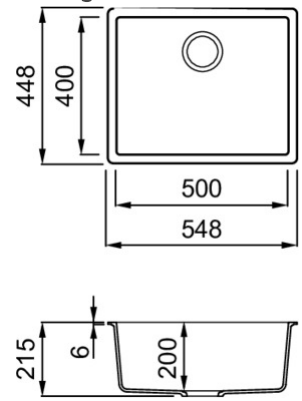

ZEN-F 105 LIMITED EDITION

Technical Drawing

600

	1-bowl sink
Model	ZEN-F 105 LIMITED EDITION
Base (mm)	600
	Flushmount
Dimensioni (mm)	550 x 450
Dimensioni (mm)	
Bowl Depth (mm)	200
Packaging Dimension (kg)	690 x 575 x 300
Packaging	Cardboard and polyethylene

ZEN 105 F01 FLUSHMOUNT

general tolerances where not expressly communicated $\pm 0.2\%$
connection dimensions according to UNI EN 695