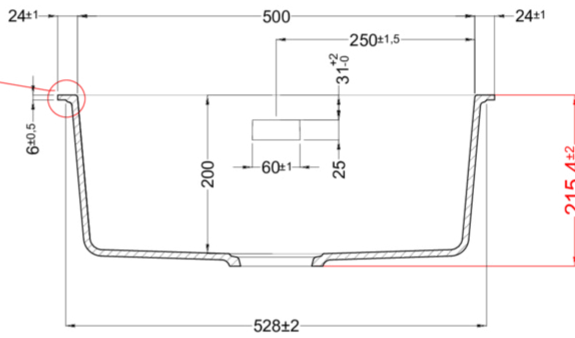

ZEN-F 105 LIMITED EDITION

Technical Drawing

600

	1-bowl sink
Model	ZEN-F 105 LIMITED EDITION
Base (mm)	600
	Flushmount
Dimensioni (mm)	550 x 450
Dimensioni (mm)	
Bowl Depth (mm)	200
Packaging Dimension (kg)	690 x 575 x 300
Packaging	Cardboard and polyethylene

KERATEK^{plus}
CERAMIC NANOTECHNOLOGY CN6

LKZ10597F01BKM K97
8032557029205

LKZ10596F01BKM K96
8032557029212

LKZ10586F01BKM K86
8032557029229

LKZ10583F01BKM K83
8032557029236

LKZ10582F01BKM K82
8031873118419

ZEN 105 F01 FLUSHMOUNT

general tolerances where not expressly communicated $\pm 0.2\%$
connection dimensions according to UNI EN 695