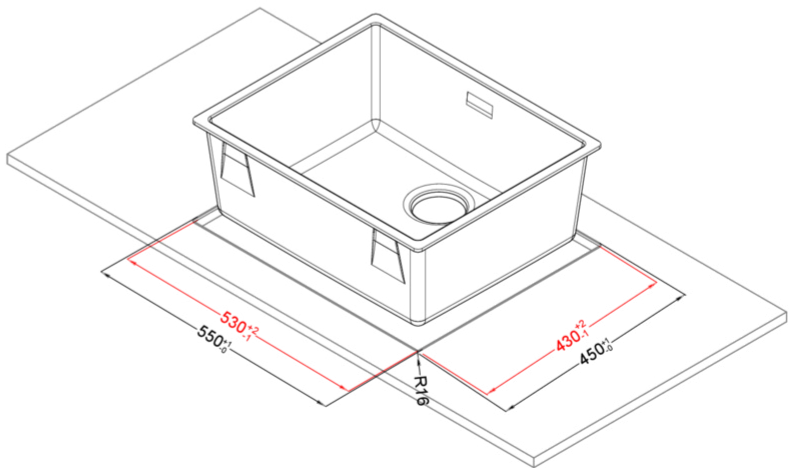

ZEN-F 105 LIMITED EDITION

Technical Drawing

600

	1-bowl sink
Model	ZEN-F 105 LIMITED EDITION
Base (mm)	600
	Flushmount
Dimensioni (mm)	550 x 450
Dimensioni (mm)	
Bowl Depth (mm)	200
Packaging Dimension (kg)	690 x 575 x 300
Packaging	Cardboard and polyethylene

ZEN 105 F01 FLUSHMOUNT

general tolerances where not expressly communicated $\pm 0.2\%$
connection dimensions according to UNI EN 695