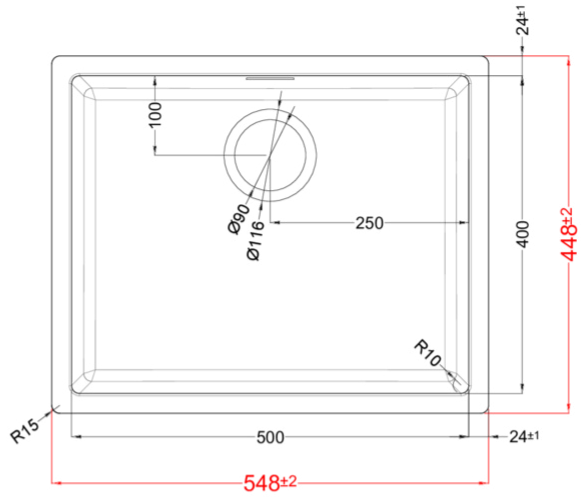

ZEN-F 105 LIMITED EDITION

Technical Drawing

600

	1-bowl sink
Model	ZEN-F 105 LIMITED EDITION
Base (mm)	600
	Flushmount
Dimensioni (mm)	550 x 450
Dimensioni (mm)	
Bowl Depth (mm)	200
Packaging Dimension (kg)	690 x 575 x 300
Packaging	Cardboard and polyethylene

ZEN 105 F01 FLUSHMOUNT

general tolerances where not expressly communicated $\pm 0.2\%$
connection dimensions according to UNI EN 695