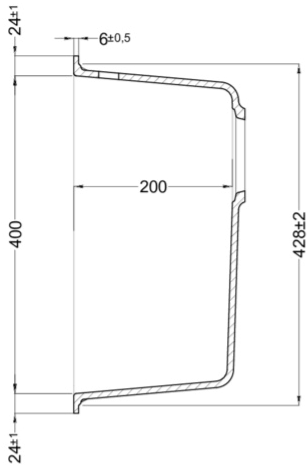

ZEN-F 105 LIMITED EDITION

Technical Drawing

600

	1-bowl sink
Model	ZEN-F 105 LIMITED EDITION
Base (mm)	600
	Flushmount
Dimensioni (mm)	550 x 450
Dimensioni (mm)	
Bowl Depth (mm)	200
Packaging Dimension (kg)	690 x 575 x 300
Packaging	Cardboard and polyethylene

KERATEK^{plus}
CERAMIC NANOTECHNOLOGY CN6

LKZ10597F01BKM K97
8032557029205

LKZ10596F01BKM K96
8032557029212

LKZ10586F01BKM K86
8032557029229

LKZ10583F01BKM K83
8032557029236

LKZ10582F01BKM K82
8031873118419

ZEN 105 F01 FLUSHMOUNT

general tolerances where not expressly communicated $\pm 0.2\%$
connection dimensions according to UNI EN 695