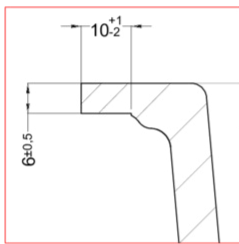

ZEN-F 105 LIMITED EDITION

Technical Drawing

600

	1-bowl sink
Model	ZEN-F 105 LIMITED EDITION
Base (mm)	600
	Flushmount
Dimensioni (mm)	550 x 450
Dimensioni (mm)	
Bowl Depth (mm)	200
Packaging Dimension (kg)	690 x 575 x 300
Packaging	Cardboard and polyethylene

ZEN 105 F01 FLUSHMOUNT

general tolerances where not expressly communicated $\pm 0.2\%$
connection dimensions according to UNI EN 695