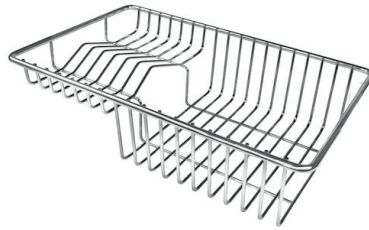

Space waste fitting

The elegant SPACE steel cap closes the drain and leaves no visible residues collected in the basket below. Space also has a small footprint and allows the optimal use of the under-sink compartment.

TECHNICAL DATA

Sottotop Undermount

GALLERY

OPTIONAL ACCESSORIES

Glass chopping board

Graters kit with ring-holder and food collection tray

Iroko-wood sliding chopping board with stainless steel colander

Stainless steel basket

Stainless steel perforated tray

HPDE Twin chopping board

Iroko-wood twin chopping board

Stainless steel colander

White bowl

Stainless steel plate rack

Stainless steel plate rack

Stainless steel plate rack