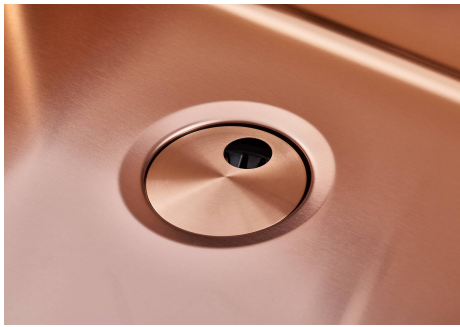

GALLERY

OPTIONAL ACCESSORIES

Glass chopping board

Stainless steel basket