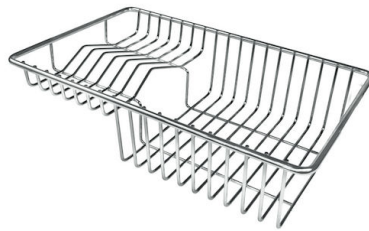

## OPTIONAL ACCESSORIES

Glass chopping board

Iroko-wood sliding chopping board with stainless steel colander

Stainless steel basket

HPDE Twin chopping board

Iroko-wood twin chopping board

Stainless steel colander

White bowl

Stainless steel plate rack

Graters kit with ring-holder and food collection tray

Stainless steel perforated tray

Stainless steel plate rack

Stainless steel plate rack

**WARNING:**

The accessories 8159101, 8151000 and 8100303 are only usable in combination with 8644101