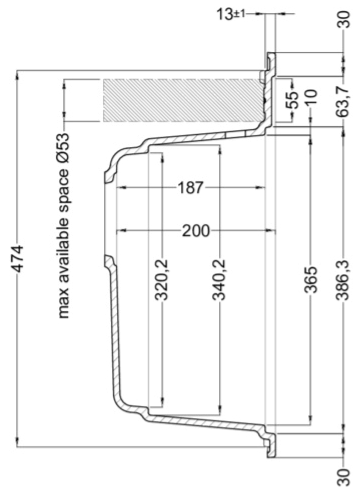

BEST 104 LIMITED EDITION

Technical Drawing

	1-bowl sink
Model	BEST 104 LIMITED EDITION
Base (mm)	500 600 if first component
	Inset
Dimensioni (mm)	510 x 510
Dimensioni (mm)	
Bowl Depth (mm)	200
Packaging Dimension (kg)	690 x 575 x 300
Packaging	Cardboard and polyethylene

KERATEK^{plus}
CERAMIC NANOTECHNOLOGY CN6

LKB10486BKM K86
8032557029380

BEST 104

general tolerances where not expressly communicated ±0.2%
connection dimensions according to UNI EN 695