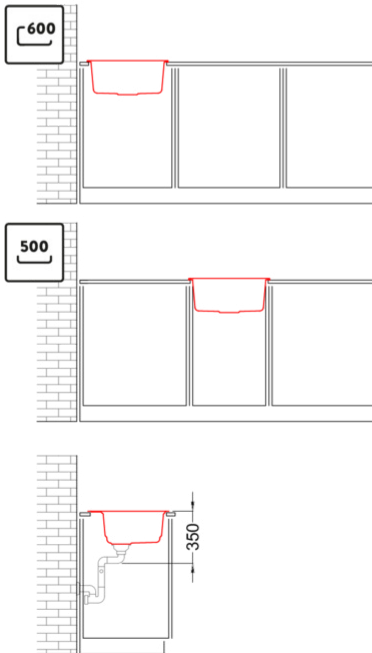

BEST 104 LIMITED EDITION

Technical Drawing

	1-bowl sink
Model	BEST 104 LIMITED EDITION
Base (mm)	500 600 if first component
	Inset
Dimensioni (mm)	510 x 510
Dimensioni (mm)	
Bowl Depth (mm)	200
Packaging Dimension (kg)	690 x 575 x 300
Packaging	Cardboard and polyethylene

KERATEK^{plus}
CERAMIC NANOTECHNOLOGY CN6

LKB10486BKM K86
8032557029380

BEST 104

general tolerances where not expressly communicated ±0.2%
connection dimensions according to UNI EN 695