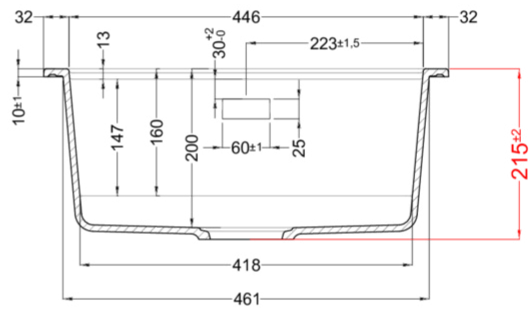

BEST 104 LIMITED EDITION

Technical Drawing

	1-bowl sink
Model	BEST 104 LIMITED EDITION
Base (mm)	500 600 if first component
	Inset
Dimensioni (mm)	510 x 510
Dimensioni (mm)	
Bowl Depth (mm)	200
Packaging Dimension (kg)	690 x 575 x 300
Packaging	Cardboard and polyethylene

KERATEK^{plus}
CERAMIC NANOTECHNOLOGY CN6

LKB10486BKM K86
8032557029380

BEST 104

general tolerances where not expressly communicated ±0.2%
connection dimensions according to UNI EN 695