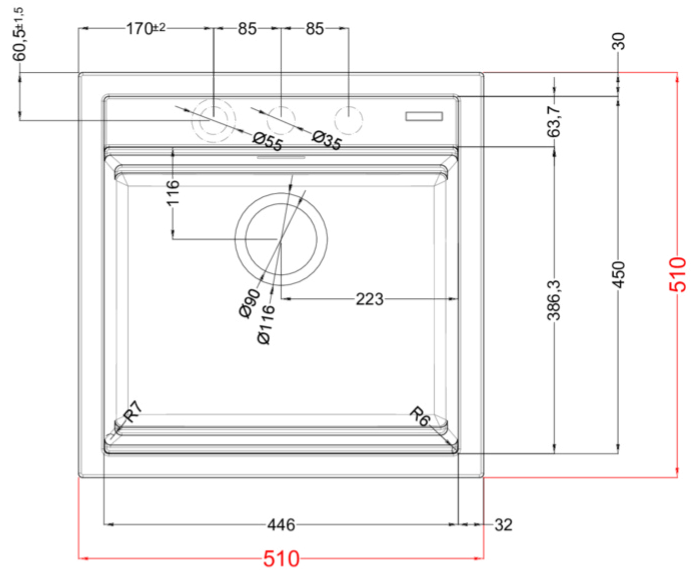

BEST 104 LIMITED EDITION

Technical Drawing

	1-bowl sink
Model	BEST 104 LIMITED EDITION
Base (mm)	500 600 if first component
	Inset
Dimensioni (mm)	510 x 510
Dimensioni (mm)	
Bowl Depth (mm)	200
Packaging Dimension (kg)	690 x 575 x 300
Packaging	Cardboard and polyethylene

KERATEK^{plus}
CERAMIC NANOTECHNOLOGY CN6

LKB10486BKM K86
8032557029380

BEST 104

general tolerances where not expressly communicated ±0.2%
connection dimensions according to UNI EN 695