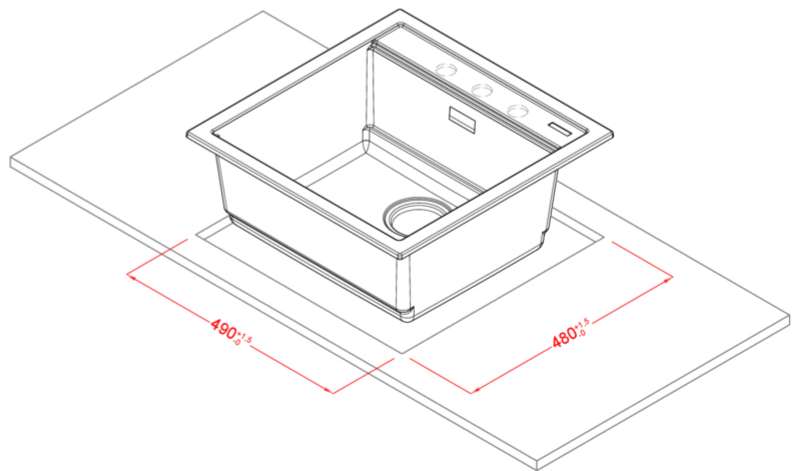

BEST 104

general tolerances where not expressly communicated ±0.2%
connection dimensions according to UNI EN 695