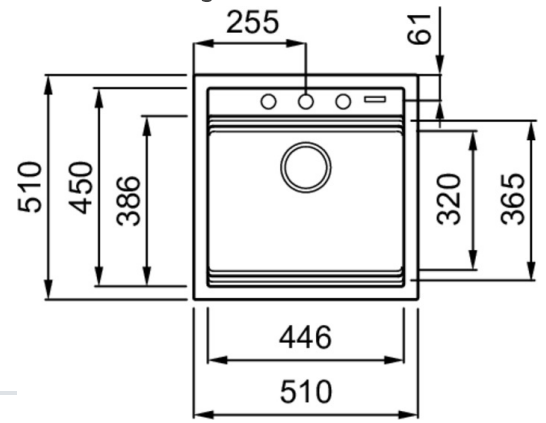

BEST 104 LIMITED EDITION

Technical Drawing

	1-bowl sink
Model	BEST 104 LIMITED EDITION
Base (mm)	500 600 if first component
	Inset
Dimensioni (mm)	510 x 510
Dimensioni (mm)	
Bowl Depth (mm)	200
Packaging Dimension (kg)	690 x 575 x 300
Packaging	Cardboard and polyethylene

KERATEK^{plus}
CERAMIC NANOTECHNOLOGY CN6

LKB10486BKM K86
8032557029380

BEST 104

general tolerances where not expressly communicated ±0.2%
connection dimensions according to UNI EN 695