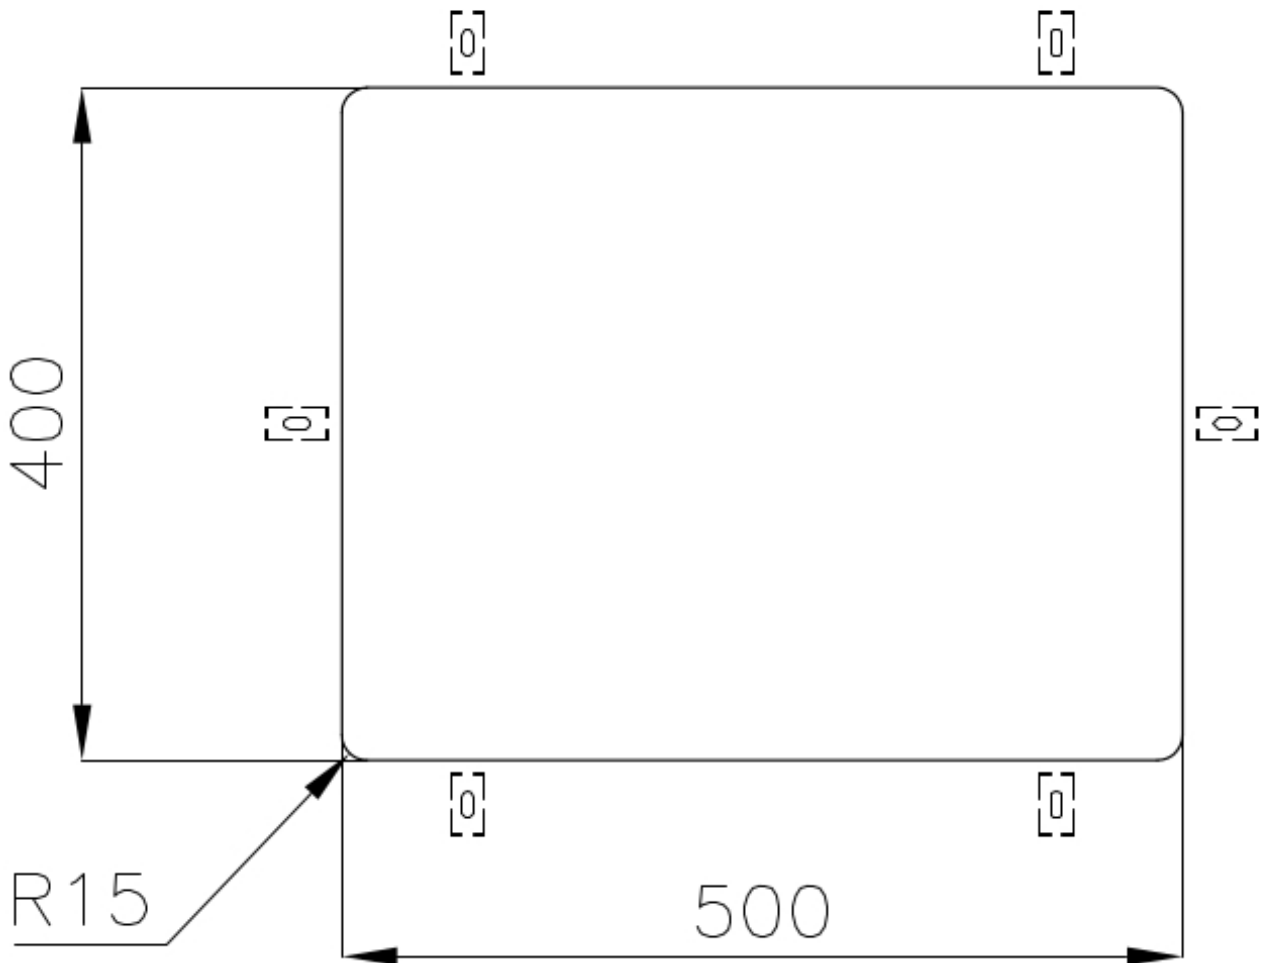

---

Texture Smokey

---

Base 60 cm

---

Dimensions 540x440 mm

---

Standard fittings Fixing hooks, gasket, drain, overflow and siphon, boxed packing

---

Mixer holes No standard holes

---

Built-in hole	View technical data sheet (for all Flush-mount / Top-mount models and Under-mount models)
Drainer	No
Width	54 cm
Bowl dimension	500x400mm
Number of bowls	1 bowl
Waste fitting	3,5" drain

## TECHNICAL DATA

Cut out size  
Dimensioni per foratura top