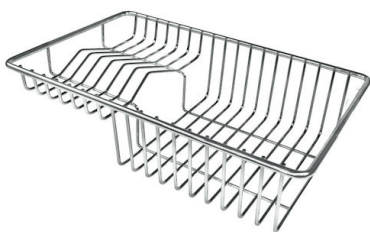

## OPTIONAL ACCESSORIES

Cestello inox

Glass chopping board

HPDE Chopping board

HPDE Twin chopping board

Iroko-wood chopping board with stainless steel colander

Iroko-wood sliding chopping board

Iroko-wood twin chopping board

Stainless steel colander

Stainless steel plate rack

Stainless steel plate rack

White basket

White bowl

Graters kit with ring-holder and food collection tray

Stainless steel perforated tray

Stainless steel plate rack