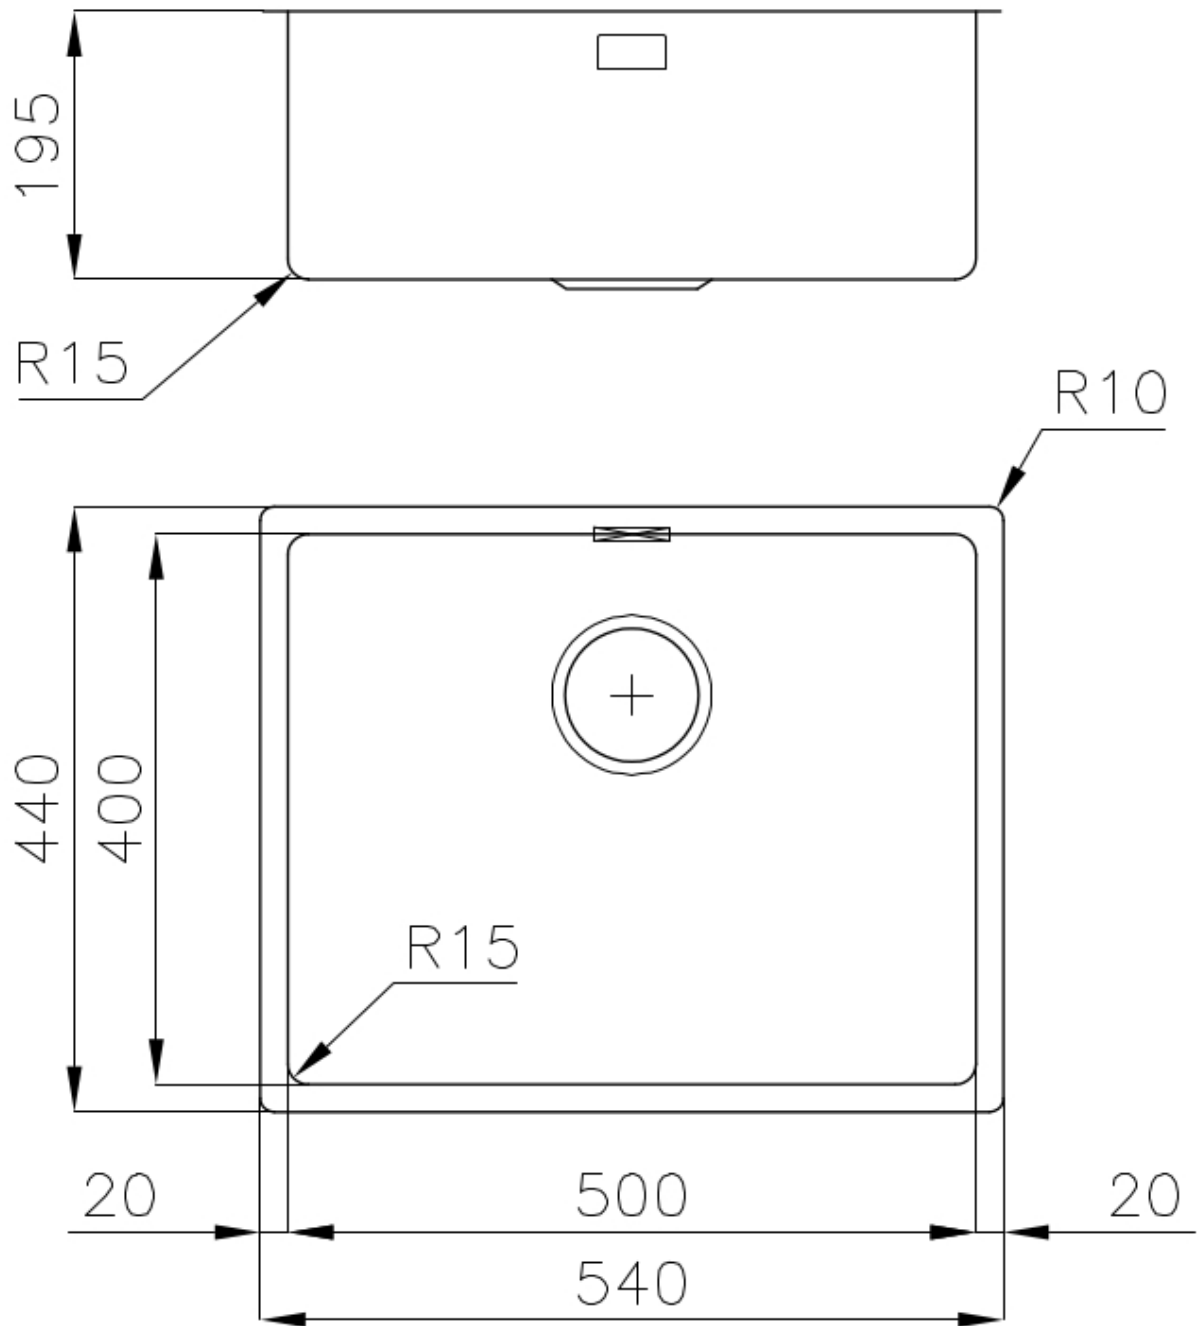

---

Texture Smokey

---

Base 60 cm

---

Dimensions 540x440 mm

---

Standard fittings Fixing hooks, gasket, drain, overflow and siphon, boxed packing

---

Mixer holes No standard holes

---

Built-in hole	View technical data sheet (for all Flush-mount / Top-mount models and Under-mount models)
Drainer	No
Width	54 cm
Bowl dimension	500x400mm
Number of bowls	1 bowl
Waste fitting	3,5" drain

## FEATURES

Basket 3,5" waste fitting	The drain is equipped with a large 3.5" drain, with the practical basket cap that prevents the discharge of solid parts.
Gold	The Gold finish is obtained by treating the steel with a physical process called PVD (Physical Vacuum Deposition) which deposits particles of noble metals on the surface. The result is a unique and refined aesthetic effect, and an improvement in the mechanical properties of the steel that is more resistant to shocks and scratches.
High thickness	1mm thick steel. A significant thickness, which guarantees the maximum sturdiness and durability.
Perimetral overflow	The overflow is always a security on the Foster sinks that prevents the overflow of water in case of oversights. The perimeter drain solution improves aesthetics thanks to its square and essential shape.
Small radius	Bowls with squared shapes with a modern design and an increased capacity, for a minimal aesthetics connected with an extreme practicality.

## TECHNICAL DATA

Cut out size  
Dimensioni per foratura top