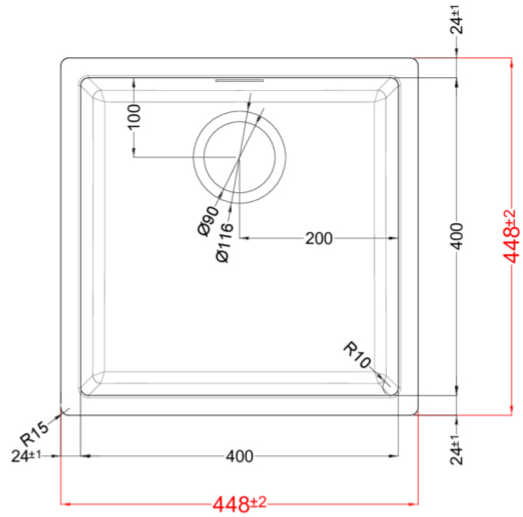

## Technical Drawing

ZEN 102 F01 FLUSHMOUNT

	1-bowl sink
<b>Model</b>	ZEN-F 102 LIMITED EDITION
<b>Base (mm)</b>	500
	Flushmount
<b>Dimensioni (mm)</b>	450 x 450
<b>Dimensioni (mm)</b>	
<b>Bowl Depth (mm)</b>	200
<b>Packaging Dimension (kg)</b>	575 x 575 x 300
<b>Packaging</b>	Cardboard and polyethylene

## ZEN 102 F01 FLUSHMOUNT

general tolerances where not expressly communicated  $\pm 0.2\%$   
connection dimensions according to UNI EN 695