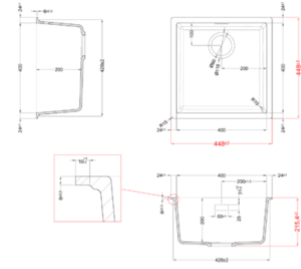

## Technical Drawing

ZEN 102 F01 FLUSHMOUNT

	1-bowl sink
<b>Model</b>	ZEN-F 102 LIMITED EDITION
<b>Base (mm)</b>	500
	Flushmount
<b>Dimensioni (mm)</b>	450 x 450
<b>Dimensioni (mm)</b>	
<b>Bowl Depth (mm)</b>	200
<b>Packaging Dimension (kg)</b>	575 x 575 x 300
<b>Packaging</b>	Cardboard and polyethylene

## ZEN 102 F01 FLUSHMOUNT

general tolerances where not expressly communicated  $\pm 0.2\%$   
connection dimensions according to UNI EN 695