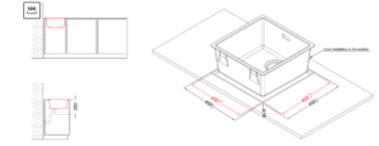

## Technical Drawing

ZEN 102 F01 FLUSHMOUNT

	1-bowl sink
<b>Model</b>	ZEN-F 102 LIMITED EDITION
<b>Base (mm)</b>	500
	Flushmount
<b>Dimensioni (mm)</b>	450 x 450
<b>Dimensioni (mm)</b>	
<b>Bowl Depth (mm)</b>	200
<b>Packaging Dimension (kg)</b>	575 x 575 x 300
<b>Packaging</b>	Cardboard and polyethylene