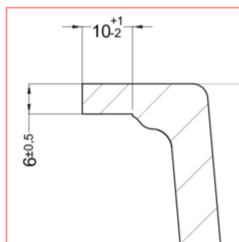

## Technical Drawing

ZEN 102 F01 FLUSHMOUNT

	1-bowl sink
<b>Model</b>	ZEN-F 102 LIMITED EDITION
<b>Base (mm)</b>	500
	Flushmount
<b>Dimensioni (mm)</b>	450 x 450
<b>Dimensioni (mm)</b>	
<b>Bowl Depth (mm)</b>	200
<b>Packaging Dimension (kg)</b>	575 x 575 x 300
<b>Packaging</b>	Cardboard and polyethylene

## ZEN 102 F01 FLUSHMOUNT

general tolerances where not expressly communicated  $\pm 0.2\%$   
connection dimensions according to UNI EN 695