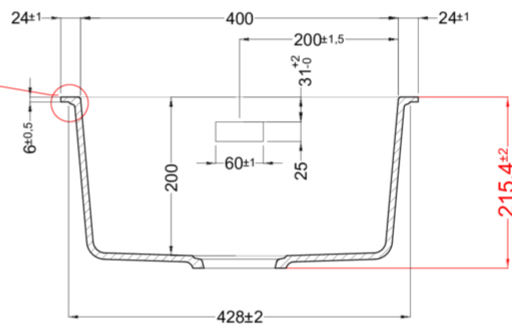

## Technical Drawing

ZEN 102 F01 FLUSHMOUNT

	1-bowl sink
<b>Model</b>	ZEN-F 102 LIMITED EDITION
<b>Base (mm)</b>	500
	Flushmount
<b>Dimensioni (mm)</b>	450 x 450
<b>Dimensioni (mm)</b>	
<b>Bowl Depth (mm)</b>	200
<b>Packaging Dimension (kg)</b>	575 x 575 x 300
<b>Packaging</b>	Cardboard and polyethylene

## ZEN 102 F01 FLUSHMOUNT

general tolerances where not expressly communicated  $\pm 0.2\%$   
connection dimensions according to UNI EN 695