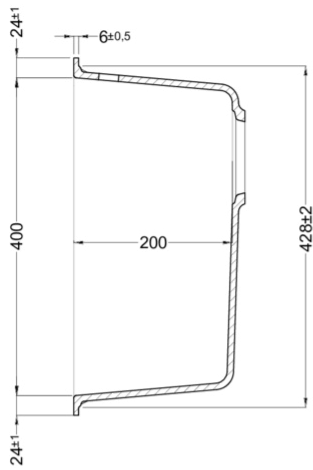

## Technical Drawing

ZEN 102 F01 FLUSHMOUNT

	1-bowl sink
<b>Model</b>	ZEN-F 102 LIMITED EDITION
<b>Base (mm)</b>	500
	Flushmount
<b>Dimensioni (mm)</b>	450 x 450
<b>Dimensioni (mm)</b>	
<b>Bowl Depth (mm)</b>	200
<b>Packaging Dimension (kg)</b>	575 x 575 x 300
<b>Packaging</b>	Cardboard and polyethylene

500

**KERATEK<sup>plus</sup>**  
CERAMIC NANOTECHNOLOGY CN6

**LKZ10297F01BKM** K97  
8032557029250

**LKZ10296F01BKM** K96  
8032557029267

**LKZ10286F01BKM** K86  
8032557029274

**LKZ10283F01BKM** K83  
8032557029281

## ZEN 102 F01 FLUSHMOUNT

general tolerances where not expressly communicated  $\pm 0.2\%$   
connection dimensions according to UNI EN 695