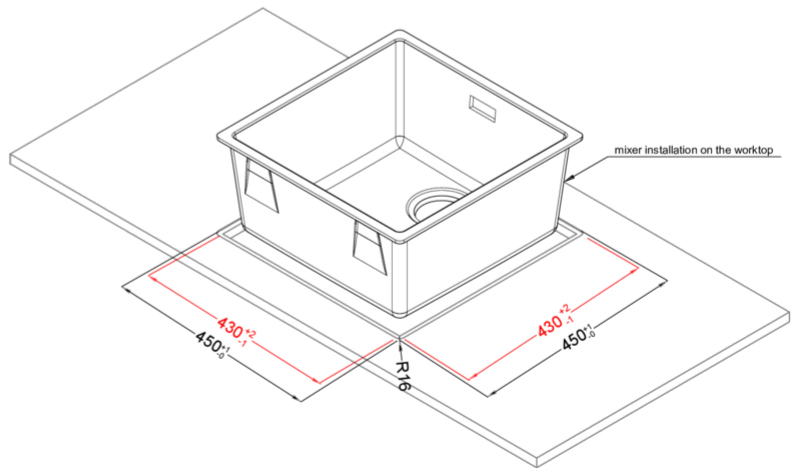

## Technical Drawing

ZEN 102 F01 FLUSHMOUNT

	1-bowl sink
<b>Model</b>	ZEN-F 102 LIMITED EDITION
<b>Base (mm)</b>	500
	Flushmount
<b>Dimensioni (mm)</b>	450 x 450
<b>Dimensioni (mm)</b>	
<b>Bowl Depth (mm)</b>	200
<b>Packaging Dimension (kg)</b>	575 x 575 x 300
<b>Packaging</b>	Cardboard and polyethylene

## ZEN 102 F01 FLUSHMOUNT

general tolerances where not expressly communicated  $\pm 0.2\%$   
connection dimensions according to UNI EN 695