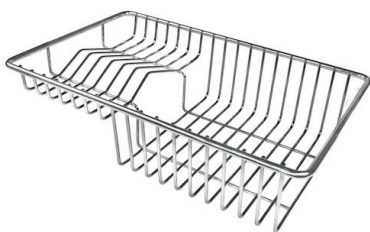

FEATURES

Basket 3,5" waste fitting	The drain is equipped with a large 3.5" drain, with the practical basket cap that prevents the discharge of solid parts.
Copper	The Copper finish is obtained by treating steel with a physical process called PVD (Physical Vacuum Deposition) which deposits particles of noble metals on the surface. The result is a unique and refined aesthetic effect, and an improvement of the mechanical properties of the steel which is more resistant to impact and scratches.
High thickness	1mm thick steel. A significant thickness, which guarantees the maximum sturdiness and durability.
Perimetral overflow	The overflow is always a security on the Foster sinks that prevents the overflow of water in case of oversights. The perimeter drain solution improves aesthetics thanks to its square and essential shape.
Small radius	Bowls with squared shapes with a modern design and an increased capacity, for a minimal aesthetics connected with an extreme practicality.

TECHNICAL DATA

Cut out size
Dimensioni per foratura top

GALLERY

OPTIONAL ACCESSORIES

Cestello inox

Glass chopping board

HPDE Chopping board

HPDE Twin chopping board

Iroko-wood chopping board with stainless steel colander

Iroko-wood sliding chopping board

Iroko-wood twin chopping board

Stainless steel colander

Stainless steel plate rack

Stainless steel plate rack

White basket

White bowl

Graters kit with ring-holder and food collection tray

Stainless steel perforated tray

Stainless steel plate rack

WARNING:

The accessories 8159101, 8100303,8151000 are only usable in combination with 8644101