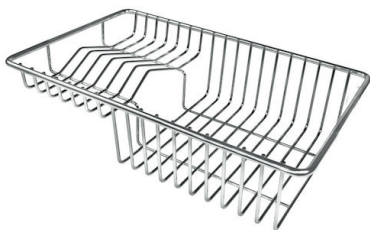

FEATURES

Basket 3,5" waste fitting	The drain is equipped with a large 3.5" drain, with the practical basket cap that prevents the discharge of solid parts.
Gold	The Gold finish is obtained by treating the steel with a physical process called PVD (Physical Vacuum Deposition) which deposits particles of noble metals on the surface. The result is a unique and refined aesthetic effect, and an improvement in the mechanical properties of the steel that is more resistant to shocks and scratches.
High thickness	1mm thick steel. A significant thickness, which guarantees the maximum sturdiness and durability.
Perimetral overflow	The overflow is always a security on the Foster sinks that prevents the overflow of water in case of oversights. The perimeter drain solution improves aesthetics thanks to its square and essential shape.
Small radius	Bowls with squared shapes with a modern design and an increased capacity, for a minimal aesthetics connected with an extreme practicality.

TECHNICAL DATA

Cut out size
Dimensioni per foratura top

GALLERY

OPTIONAL ACCESSORIES

Cestello inox

Glass chopping board

HPDE Chopping board

HPDE Twin chopping board

Iroko-wood chopping board with stainless steel colander

Iroko-wood sliding chopping board

Iroko-wood twin chopping board

Stainless steel colander

Stainless steel plate rack

Stainless steel plate rack

White basket

White bowl

Graters kit with ring-holder and food collection tray

Stainless steel perforated tray

Stainless steel plate rack

WARNING:

The accessories 8159101, 8100303,8151000 are only usable in combination with 8644101