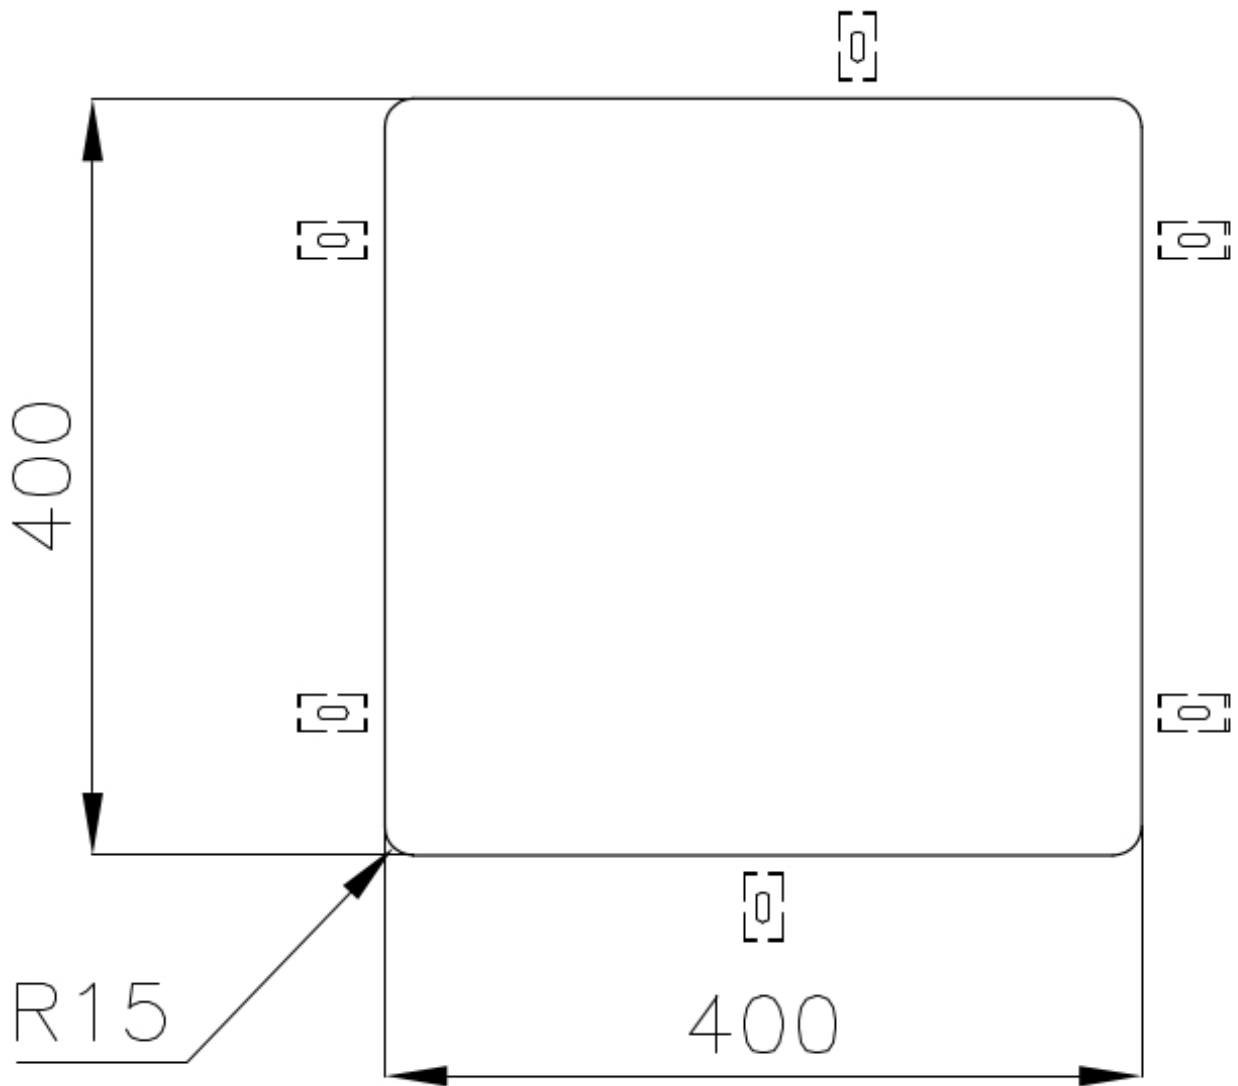

Texture Smokey

Base 45 cm

Dimensions 440x440 mm

Standard fittings Fixing hooks, gasket, drain, overflow and siphon, boxed packing

Mixer holes No standard holes

Built-in hole	View technical data sheet (for all Flush-mount / Top-mount models and Under-mount models)
Drainer	No
Width	44 cm
Bowl dimension	400x400mm
Number of bowls	1 bowl
Waste fitting	3,5" drain

FEATURES

Basket 3,5" waste fitting	The drain is equipped with a large 3.5" drain, with the practical basket cap that prevents the discharge of solid parts.
Gold	The Gold finish is obtained by treating the steel with a physical process called PVD (Physical Vacuum Deposition) which deposits particles of noble metals on the surface. The result is a unique and refined aesthetic effect, and an improvement in the mechanical properties of the steel that is more resistant to shocks and scratches.
High thickness	1mm thick steel. A significant thickness, which guarantees the maximum sturdiness and durability.
Perimetral overflow	The overflow is always a security on the Foster sinks that prevents the overflow of water in case of oversights. The perimeter drain solution improves aesthetics thanks to its square and essential shape.
Small radius	Bowls with squared shapes with a modern design and an increased capacity, for a minimal aesthetics connected with an extreme practicality.

TECHNICAL DATA

Cut out size
Dimensioni per foratura top

GALLERY

OPTIONAL ACCESSORIES

Cestello inox

Glass chopping board

HPDE Chopping board

HPDE Twin chopping board