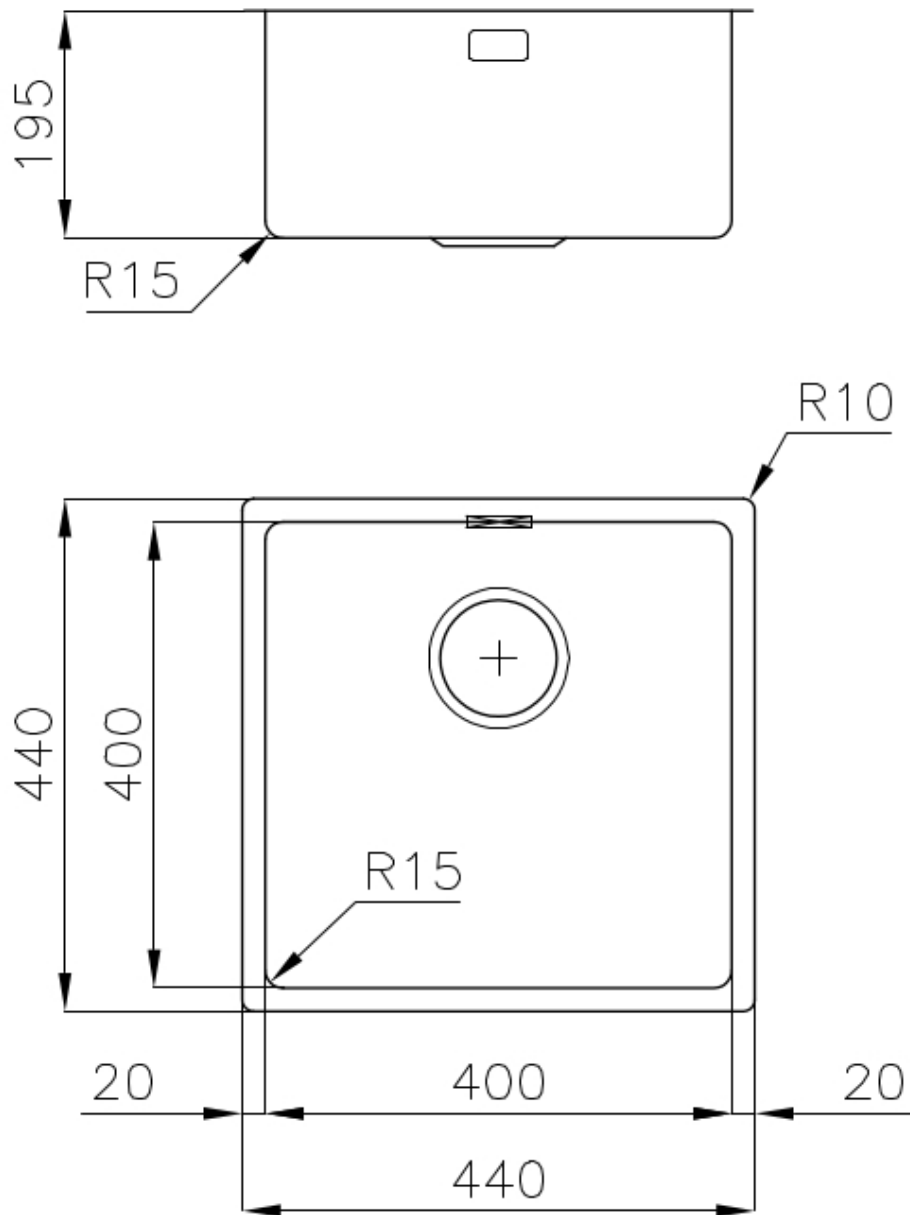

Texture Smokey

Base 45 cm

Dimensions 440x440 mm

Standard fittings Fixing hooks, gasket, drain, overflow and siphon, boxed packing

Mixer holes No standard holes

Built-in hole	View technical data sheet (for all Flush-mount / Top-mount models and Under-mount models)
Drainer	No
Width	44 cm
Bowl dimension	400x400mm
Number of bowls	1 bowl
Waste fitting	3,5" drain

FEATURES

Basket 3,5" waste fitting	The drain is equipped with a large 3.5" drain, with the practical basket cap that prevents the discharge of solid parts.
Gold	The Gold finish is obtained by treating the steel with a physical process called PVD (Physical Vacuum Deposition) which deposits particles of noble metals on the surface. The result is a unique and refined aesthetic effect, and an improvement in the mechanical properties of the steel that is more resistant to shocks and scratches.
High thickness	1mm thick steel. A significant thickness, which guarantees the maximum sturdiness and durability.
Perimetral overflow	The overflow is always a security on the Foster sinks that prevents the overflow of water in case of oversights. The perimeter drain solution improves aesthetics thanks to its square and essential shape.
Small radius	Bowls with squared shapes with a modern design and an increased capacity, for a minimal aesthetics connected with an extreme practicality.

TECHNICAL DATA

Cut out size
Dimensioni per foratura top

GALLERY

OPTIONAL ACCESSORIES

Cestello inox

Glass chopping board

HPDE Chopping board

HPDE Twin chopping board