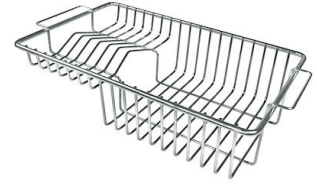

FEATURES

Basket 3,5" waste fitting	The drain is equipped with a large 3.5" drain, with the practical basket cap that prevents the discharge of solid parts.
Gold	The Gold finish is obtained by treating the steel with a physical process called PVD (Physical Vacuum Deposition) which deposits particles of noble metals on the surface. The result is a unique and refined aesthetic effect, and an improvement in the mechanical properties of the steel that is more resistant to shocks and scratches.
High thickness	1mm thick steel. A significant thickness, which guarantees the maximum sturdiness and durability.
Perimetral overflow	The overflow is always a security on the Foster sinks that prevents the overflow of water in case of oversights. The perimeter drain solution improves aesthetics thanks to its square and essential shape.
Small radius	Bowls with squared shapes with a modern design and an increased capacity, for a minimal aesthetics connected with an extreme practicality.

TECHNICAL DATA

Cut out size
Dimensioni per foratura top

GALLERY

OPTIONAL ACCESSORIES

Cestello inox

Glass chopping board

HPDE Chopping board

HPDE Twin chopping board

Iroko-wood chopping board with stainless steel colander

Iroko-wood sliding chopping board

Iroko-wood twin chopping board

Stainless steel colander

Stainless steel plate rack

Stainless steel plate rack

White basket

White bowl

Graters kit with ring-holder and food collection tray

Stainless steel perforated tray

Stainless steel plate rack

WARNING:

The accessories 8159101, 8100303,8151000 are only usable in combination with 8644101